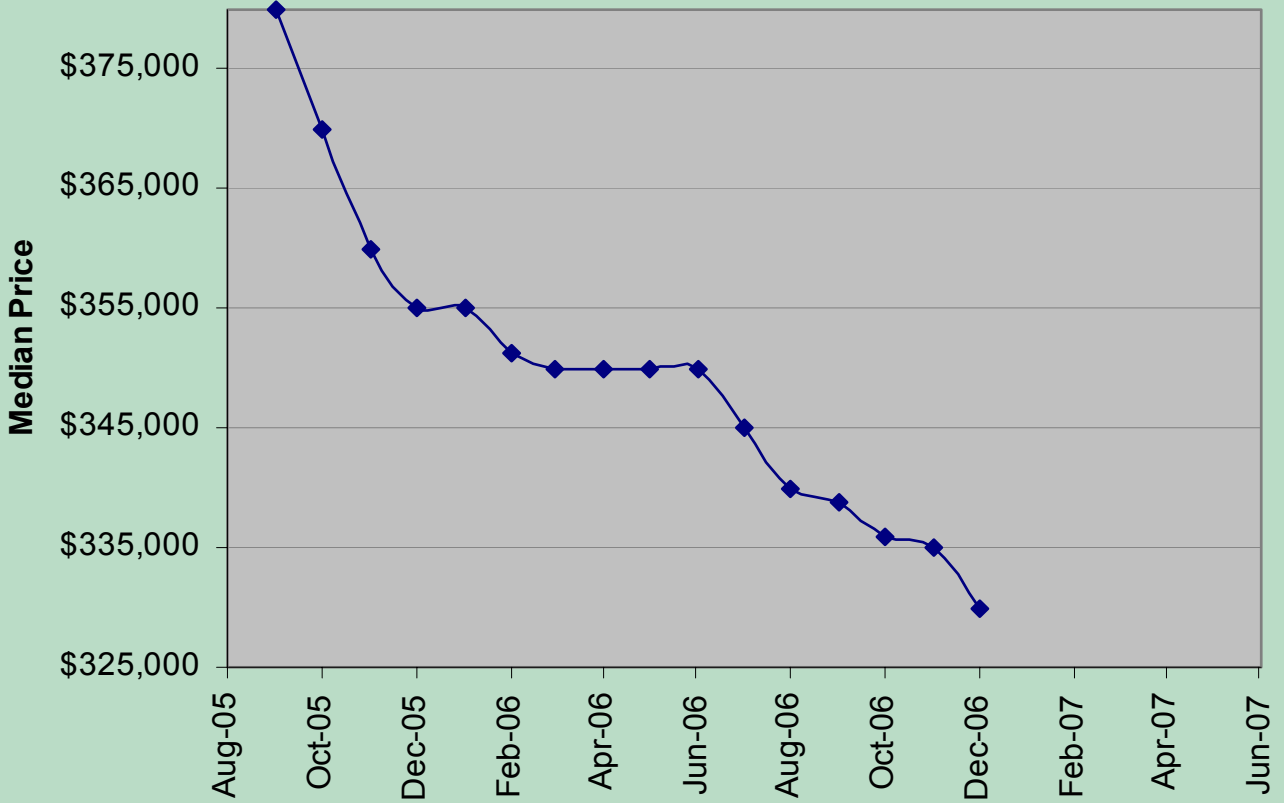

Housing Price Tracking by City

As of December 1, 2006

Phoenix

San Diego

Miami

Reno

Los Angeles

New Orleans