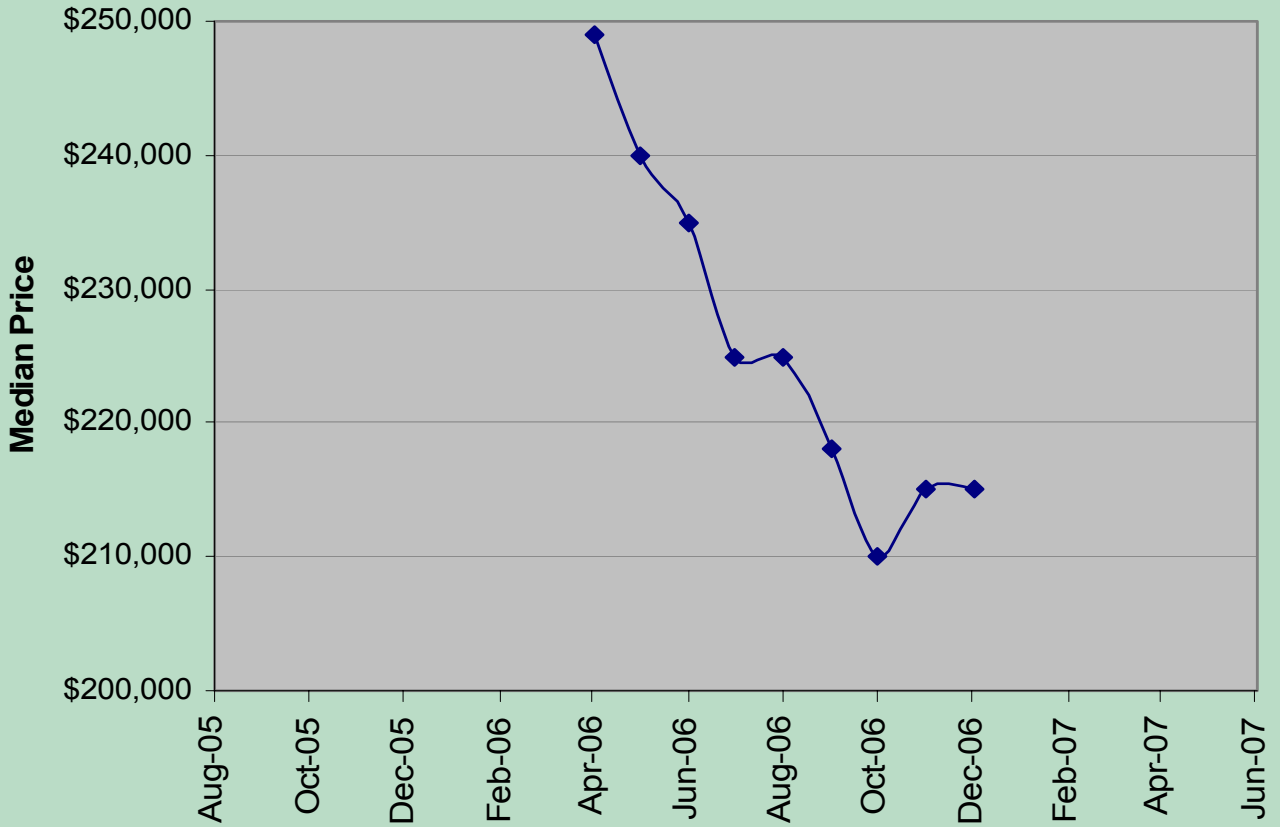

Housing Price Tracking by City

As of December 1, 2006

Phoenix

San Diego

Miami

Reno

Los Angeles

New Orleans