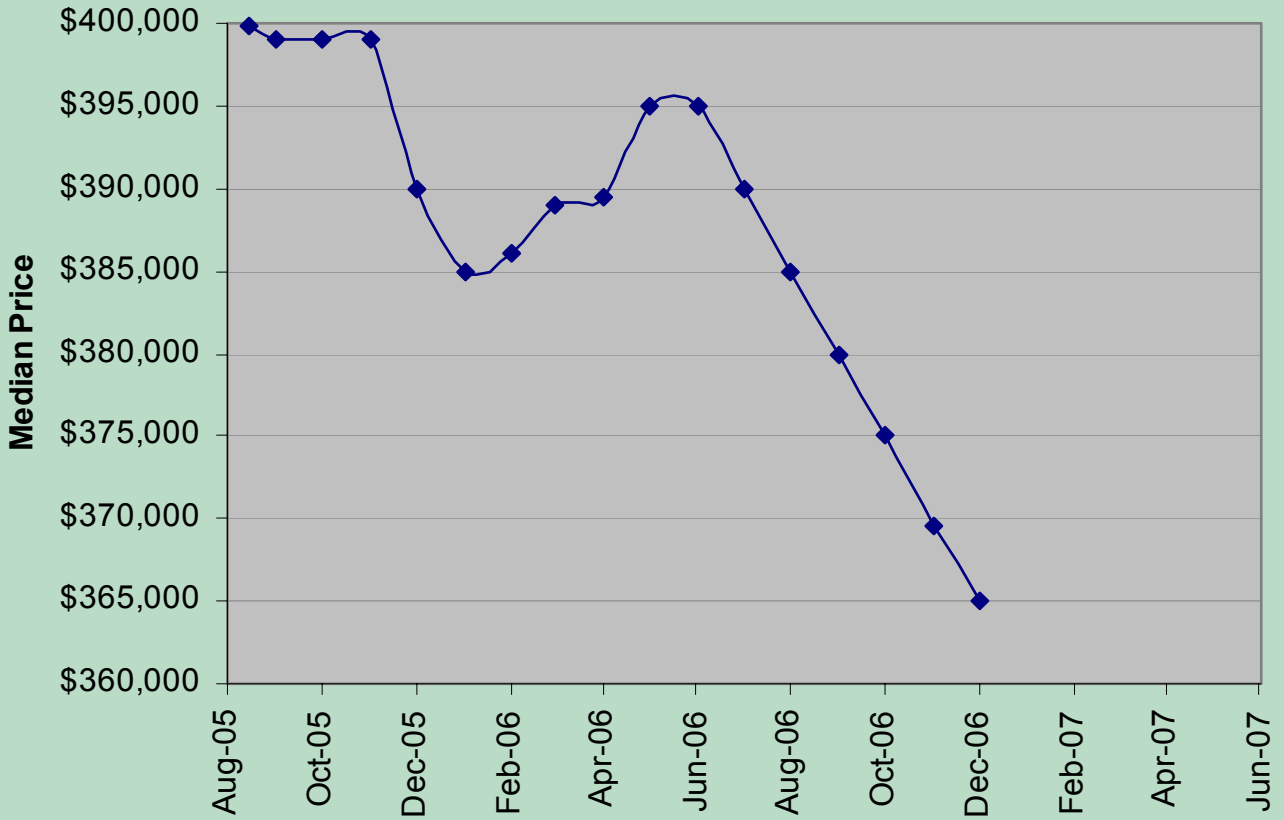

Sacramento