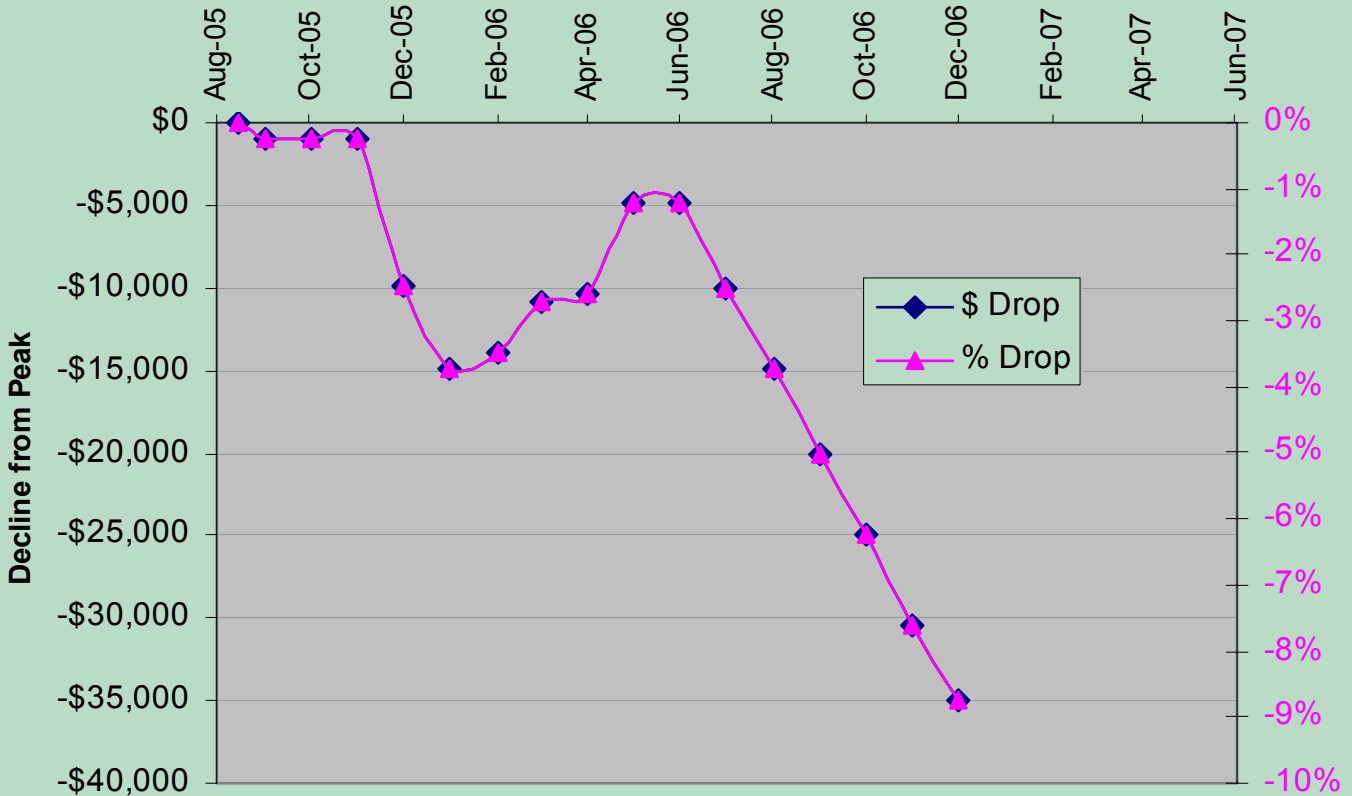

Sacramento