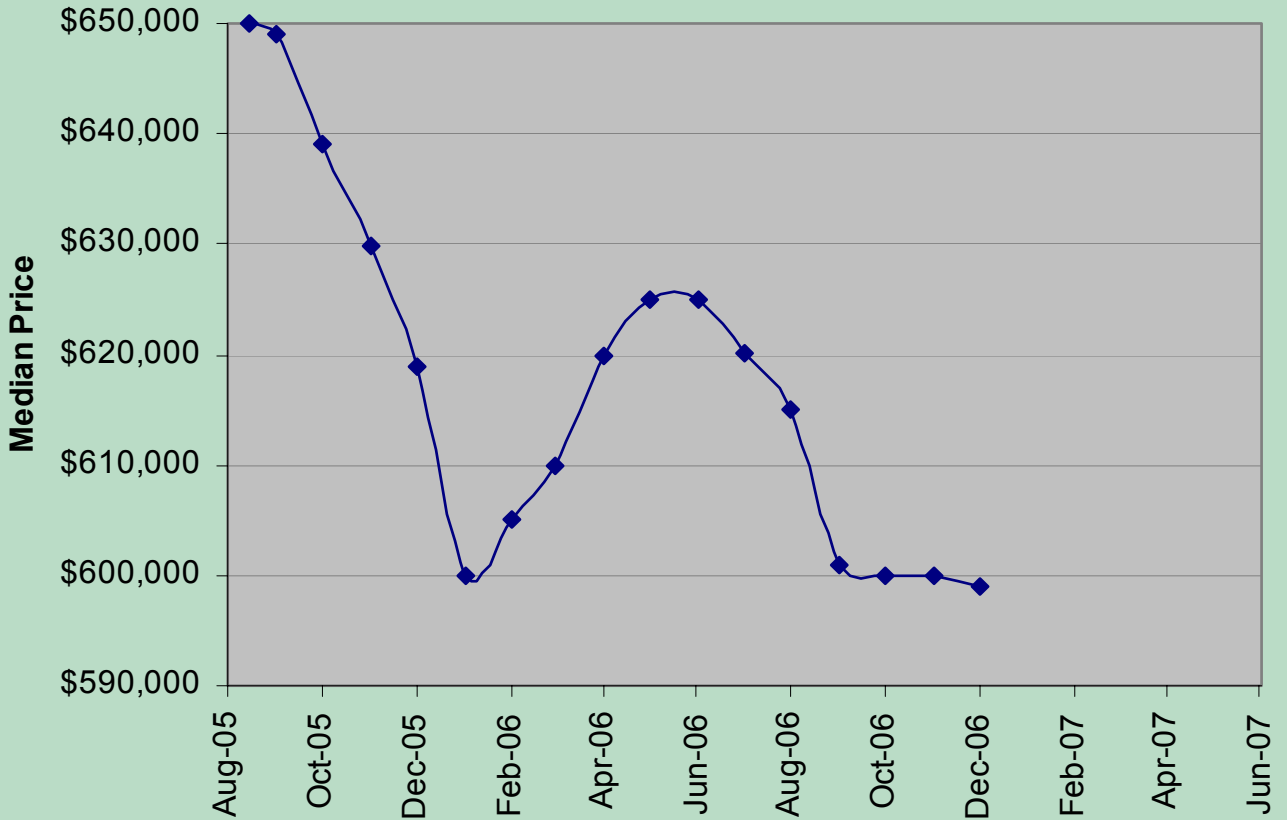

Housing Price Tracking by City

As of December 1, 2006

Phoenix

San Diego

Miami

Reno

Los Angeles

New Orleans