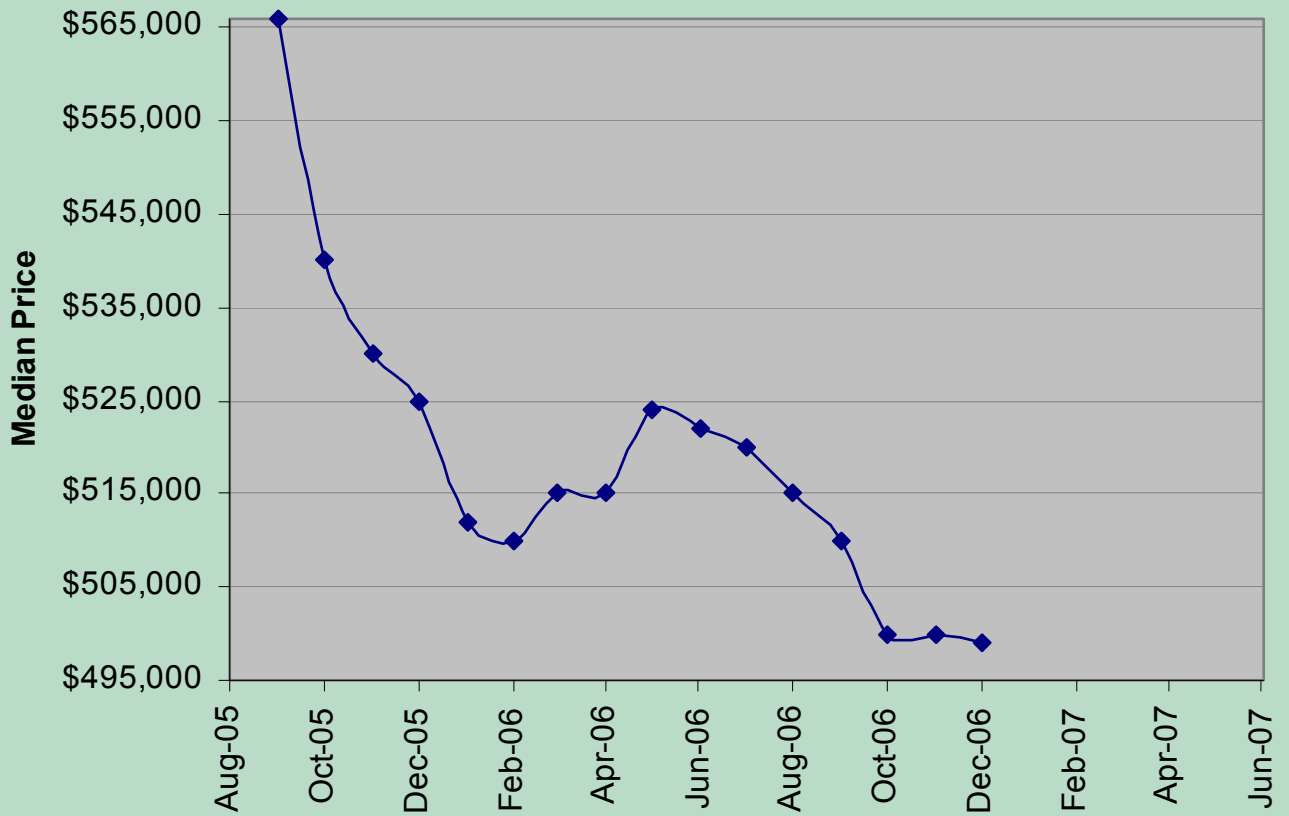

Housing Price Tracking by City

As of December 1, 2006

Phoenix

San Diego

Miami

Reno

Los Angeles

New Orleans