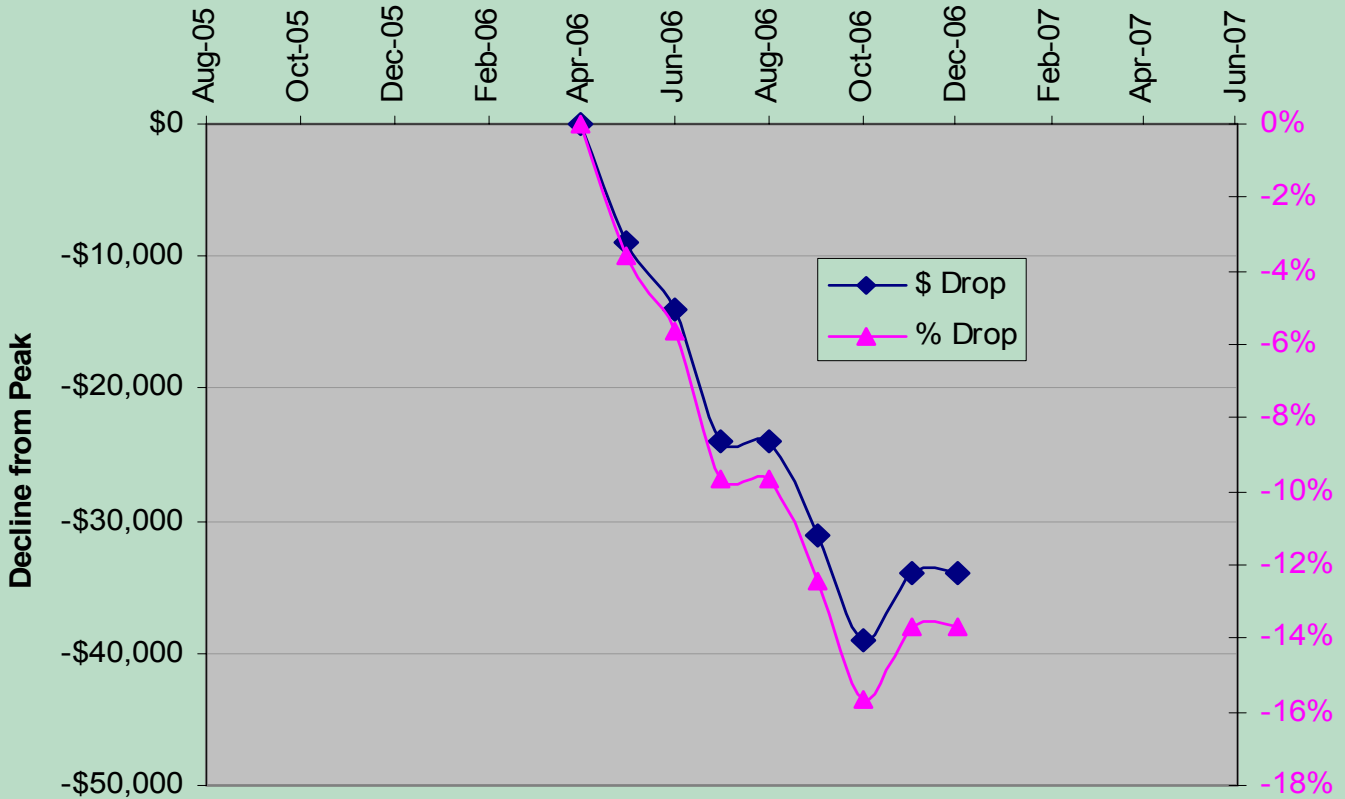

Housing Price Tracking by City

As of December 1, 2006

Phoenix

San Diego

Miami

Reno

Los Angeles

New Orleans