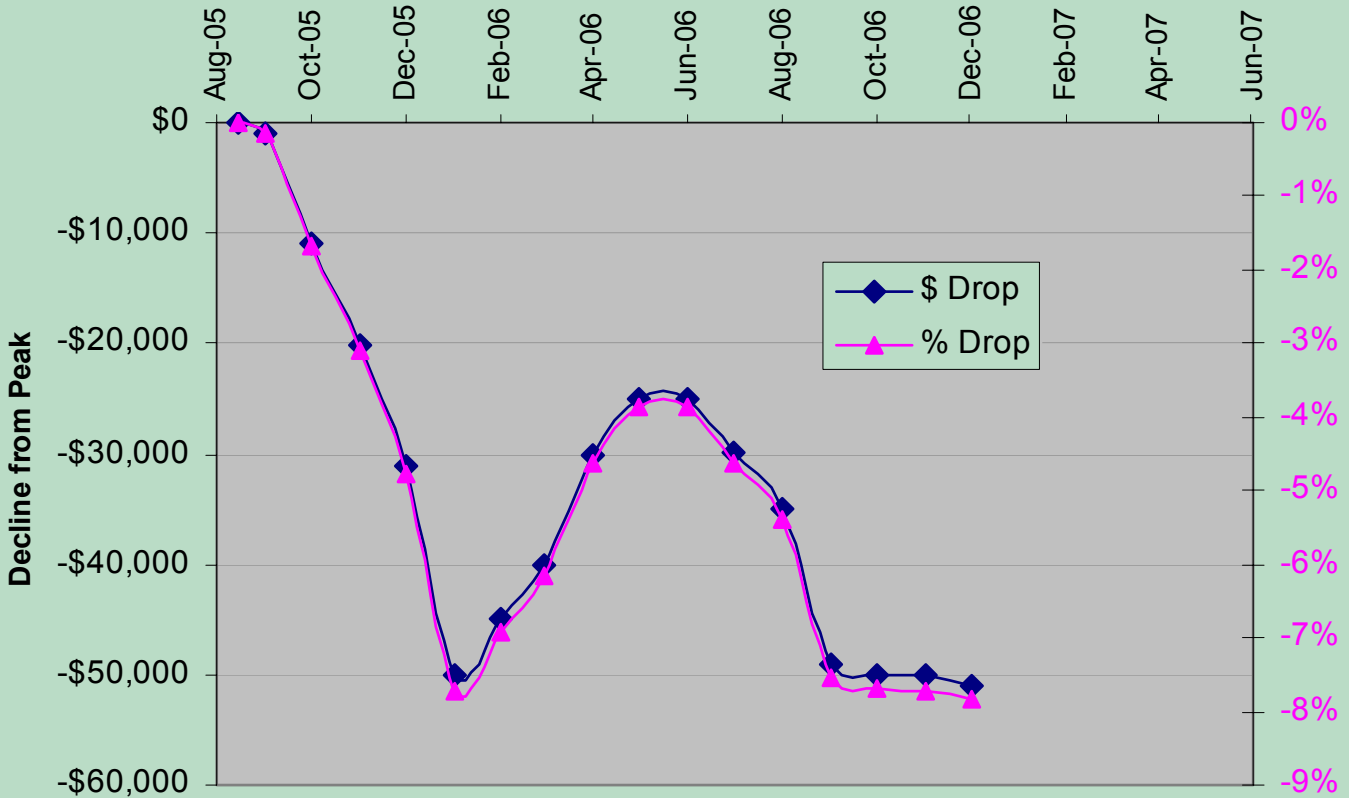

Housing Price Tracking by City

As of December 1, 2006

Phoenix

San Diego

Miami

Reno

Los Angeles

New Orleans