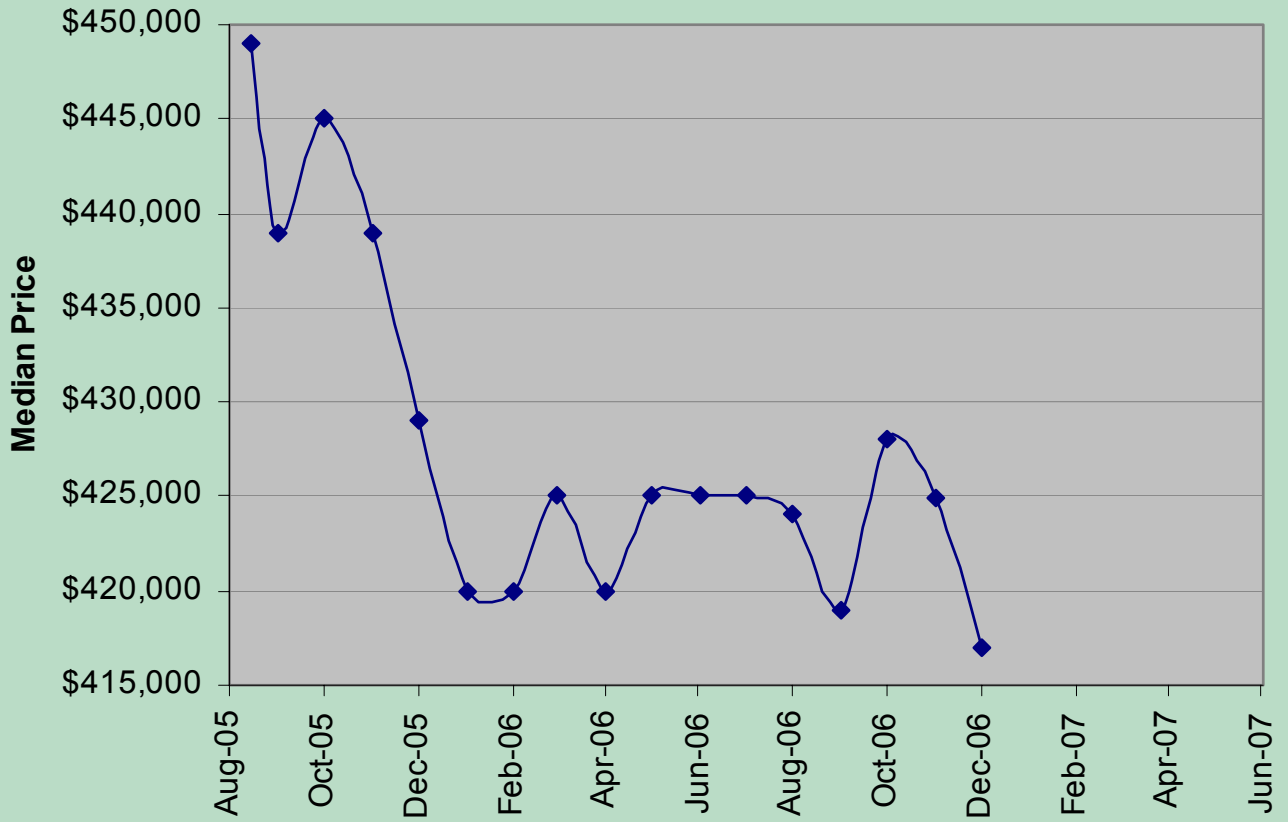

Housing Price Tracking by City

As of December 1, 2006

Phoenix

San Diego

Miami

Reno

Los Angeles

New Orleans

Sacramento

Boston

Las Vegas

Houston

San Jose

Orange

City Details

New Orleans, Louisiana