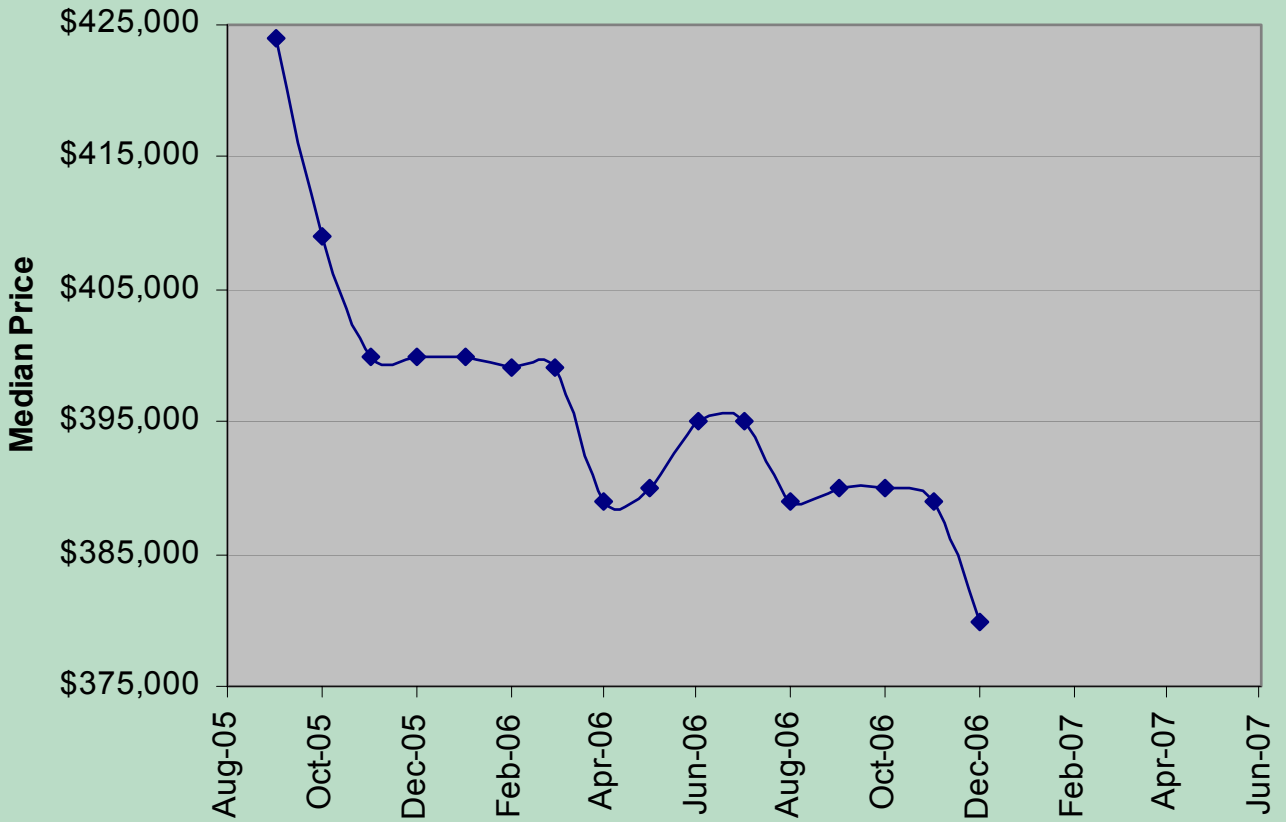

Housing Price Tracking by City

As of December 1, 2006

Phoenix

San Diego

Miami

Reno

Los Angeles

New Orleans