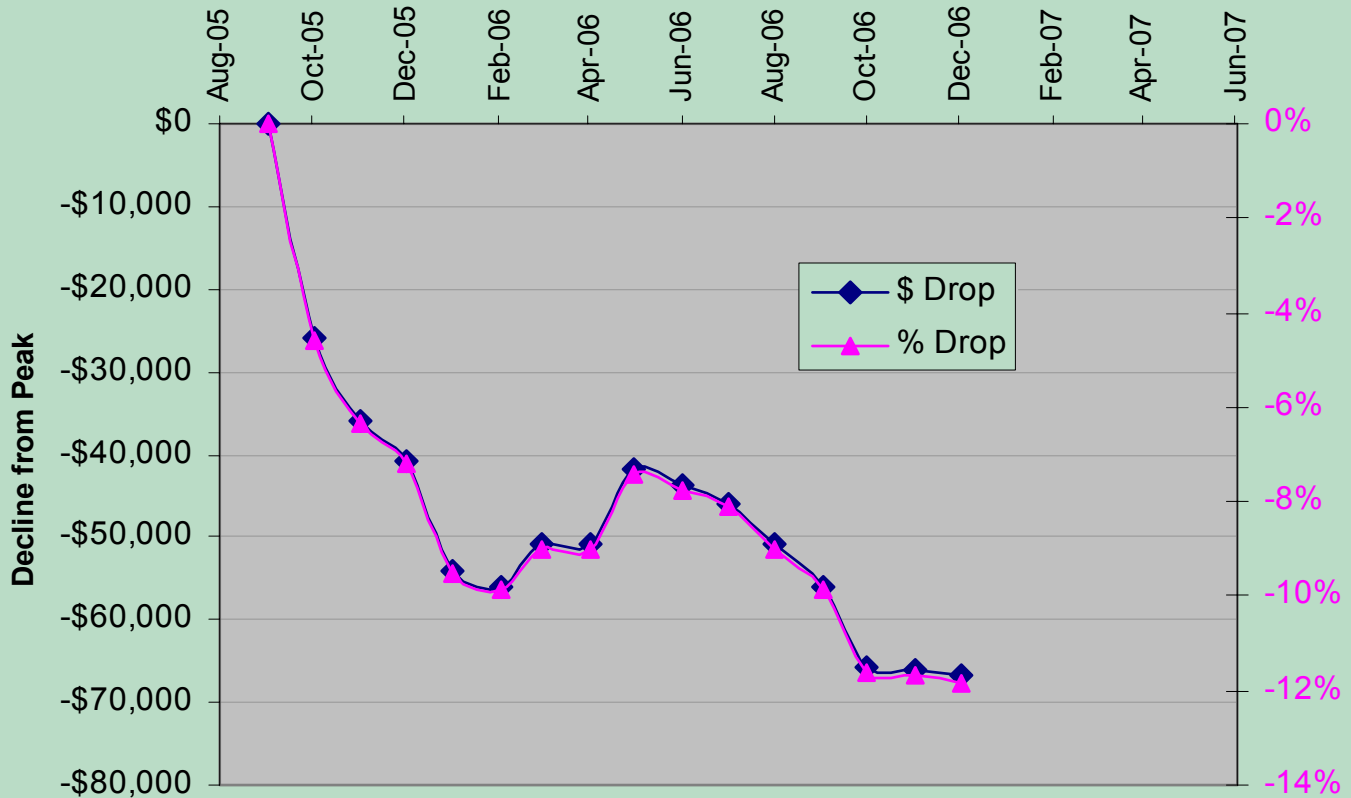

Housing Price Tracking by City

As of December 1, 2006

Phoenix

San Diego

Miami

Reno

Los Angeles

New Orleans