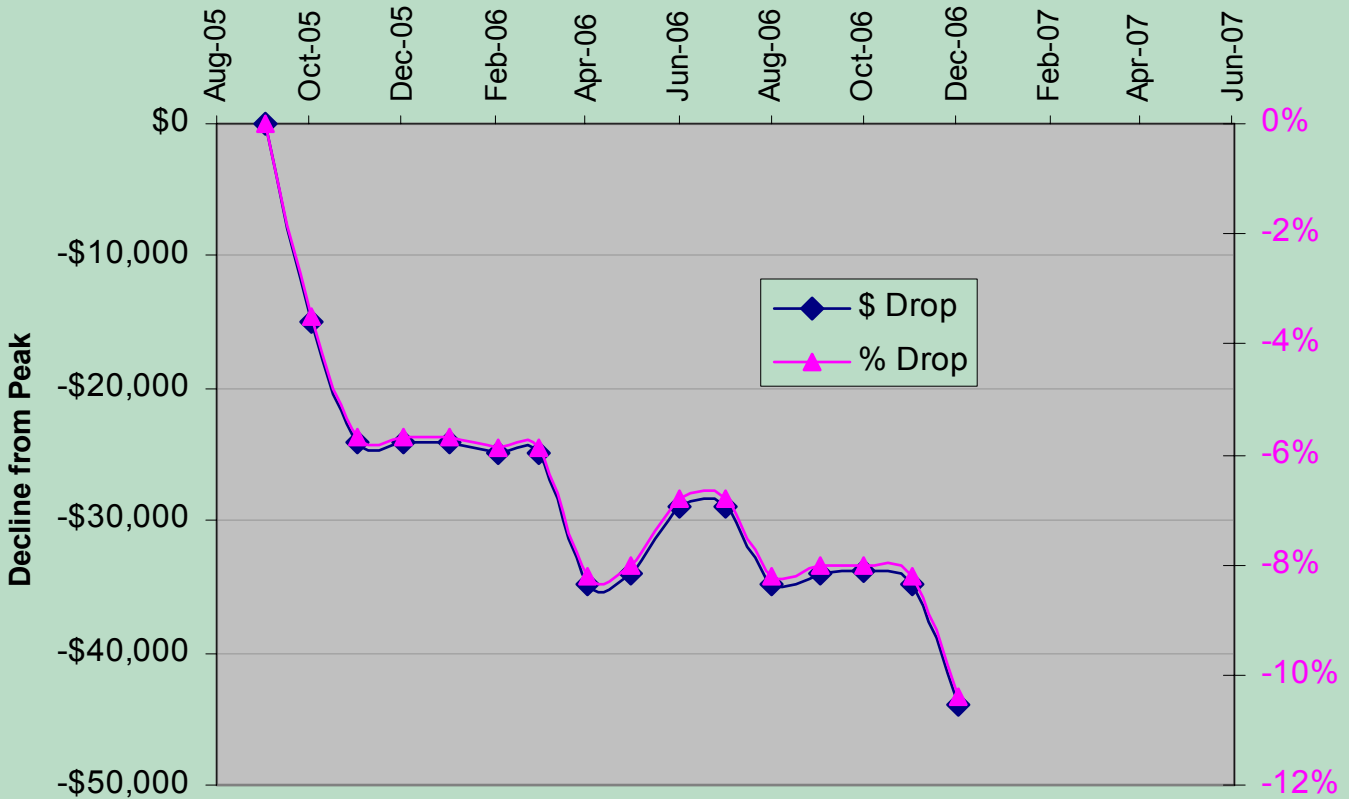

Housing Price Tracking by City

As of December 1, 2006

Phoenix

San Diego

Miami

Reno

Los Angeles

New Orleans