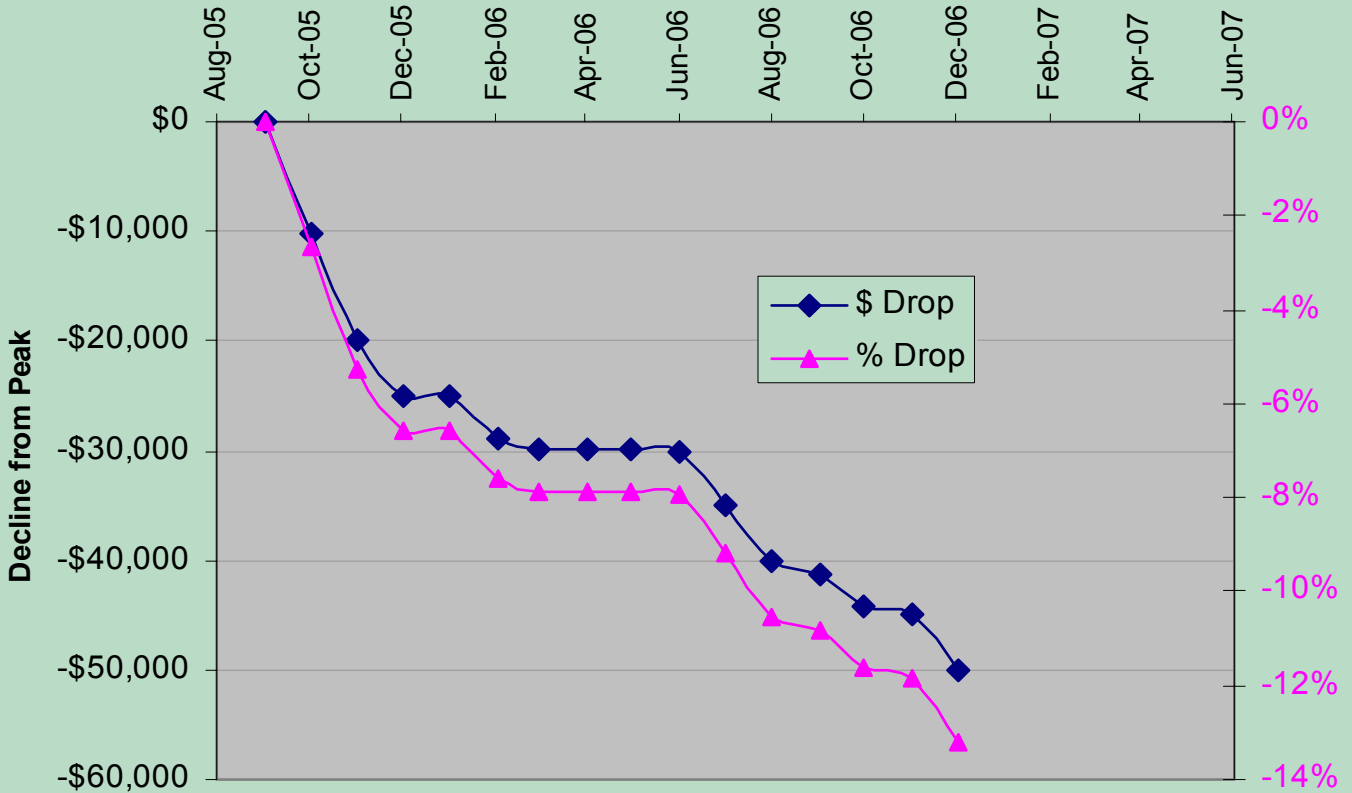

Housing Price Tracking by City

As of December 1, 2006

Phoenix

San Diego

Miami

Reno

Los Angeles

New Orleans