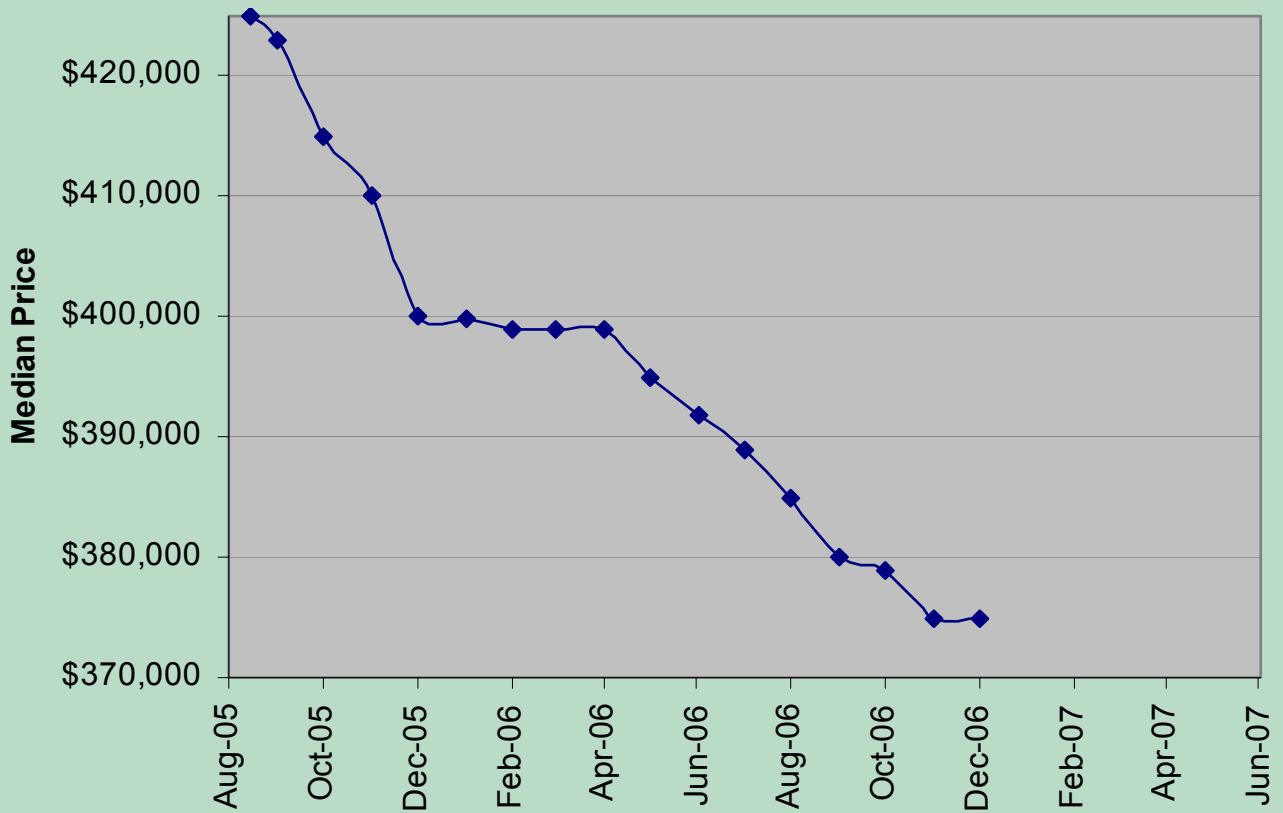

Housing Price Tracking by City

As of December 1, 2006

Phoenix

San Diego

Miami

Reno

Los Angeles

New Orleans