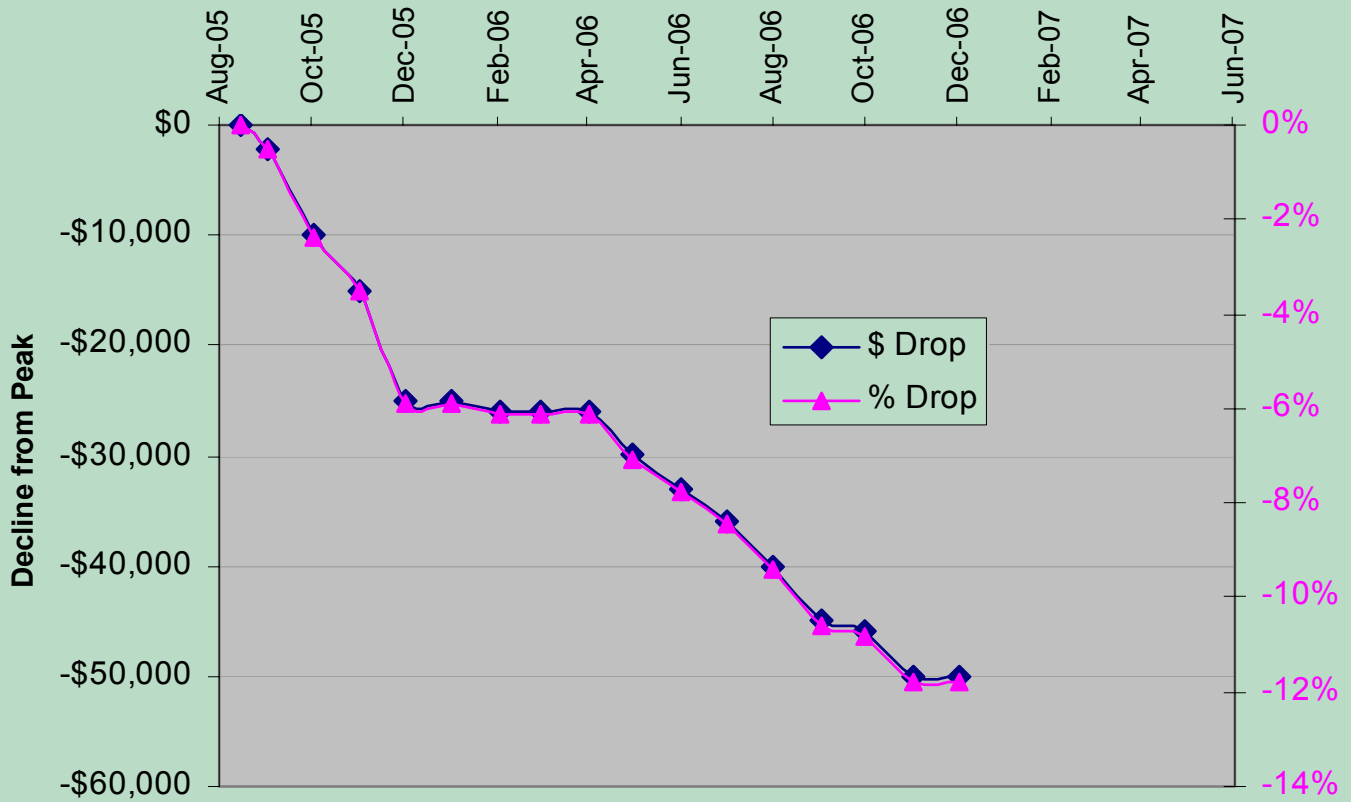

Housing Price Tracking by City

As of December 1, 2006

Phoenix

San Diego

Miami

Reno

Los Angeles

New Orleans